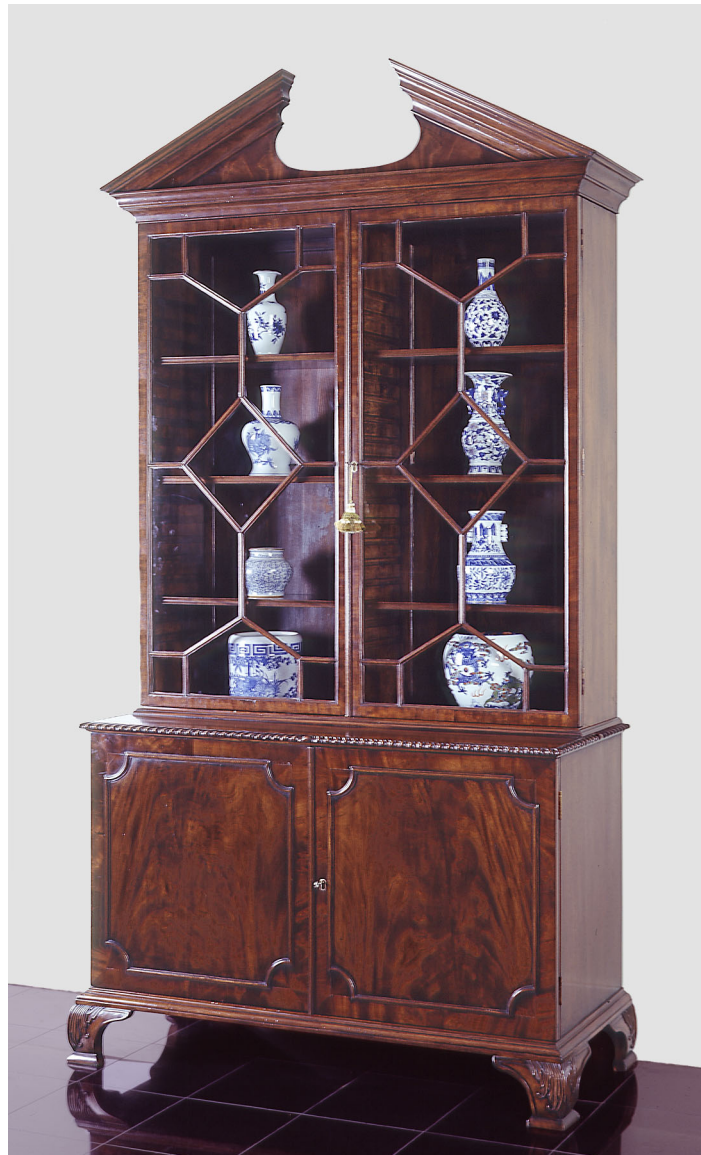

BURTON-CHING, LTD.

fine reproductions

A Division of Sen's Antiques, Inc

#8721

Chippendale Style Mahogany Display Cabinet

(w) 52" (d) 20" (h) 97"